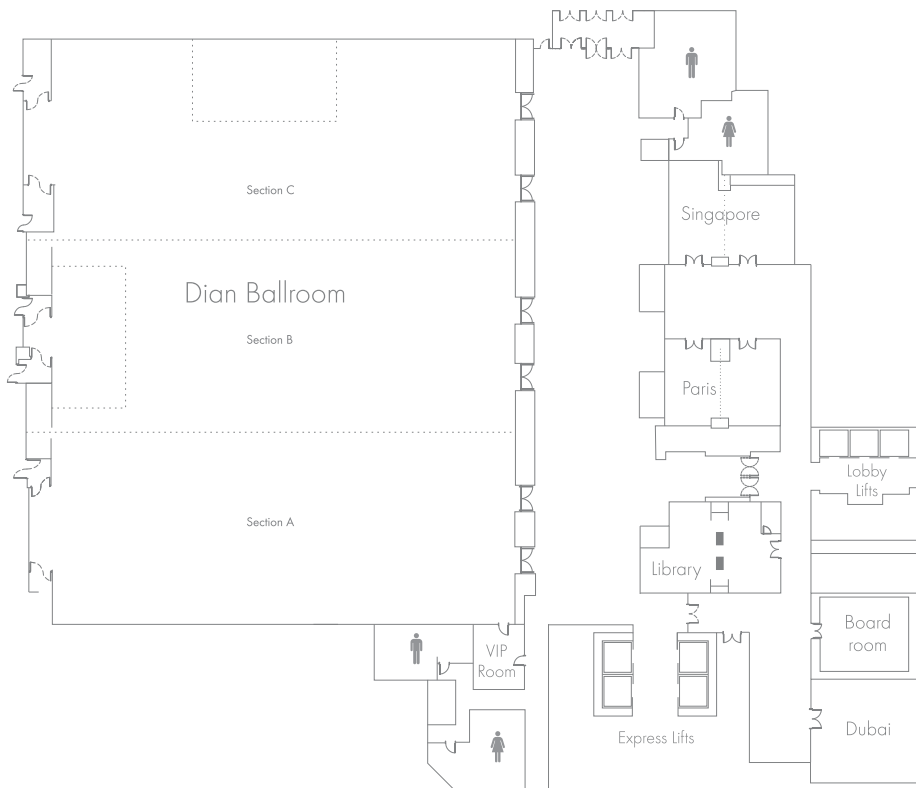

THE DIAN BALLROOM

The sublime Dian Ballroom, with over 2,500 square meters of stunning uninterrupted space and a ceiling as high as 9 metres, provides flexibility to host grand weddings.

- State-of-the-art tablet devices that control lighting, AV screen, projector and sound systems
- Retractable ceiling-mounted skyhook system provides mounting support, power and connections for audio, video, WiFi, and lighting equipment
- Three built-in LCD projectors, one for each section
- Three motorized ceiling-mounted projection screens (7 x 5 metres)
- Ample 3-phase power supply sockets throughout the ballroom
- Ultramodern modular live cooking stations provide flexibility for an interactive dining experience

LEVEL 11 VENUE	SPACE		CAPACITY			
	SIZE IN M2	DIMENSIONS	CLASSROOM	BANQUET	RECEPTION	THEATRE
Singapore	98.6	8.5 x 11.6	36	50	80	65
<i>Singapore 1</i>	43.3	8.5 x 5.1	14	20	40	35
<i>Singapore 2</i>	55.3	8.5 x 6.5	18	20	40	35
Paris	80	8 x 10	36	50	75	60
<i>Paris 1</i>	40	8 x 5	15	10	30	30
<i>Paris 2</i>	40	8 x 5	15	10	30	30
Dubai	85.5	9 x 9.5	20	50	65	48
Boardroom	52.5	7.5 x 7	16	-	-	-
Library	100	9 x 10	-	-	-	-
Dian Ballroom	2,520	56 x 45	1,500	1,200	3,000	2,400
<i>Section A</i>	810	18 x 45	480	350	800	750
<i>Section B</i>	855	19 x 45	480	350	800	750
<i>Section C</i>	855	19 x 45	480	350	800	750
Prefunction	672	12 x 56	-	-	500	-

EVENTS ON TWO (480 M2)	SPACE		CAPACITY			
	SIZE IN M2	DIMENSIONS	CLASSROOM	BANQUET	RECEPTION	THEATRE
Djakarta Room	288	16 x 18	150	150	400	300
<i>Djakarta A</i>	144	8 x 18	70	70	200	150
<i>Djakarta B</i>	72	8 x 9	30	30	60	40
<i>Djakarta C</i>	72	8 x 9	30	30	60	40
Prefunction	192	24 x 8	-	70	200	150
VIP Lounge	80	16 x 5	-	30	60	40
VIP Boardroom	40	8 x 5	20	20	50	30