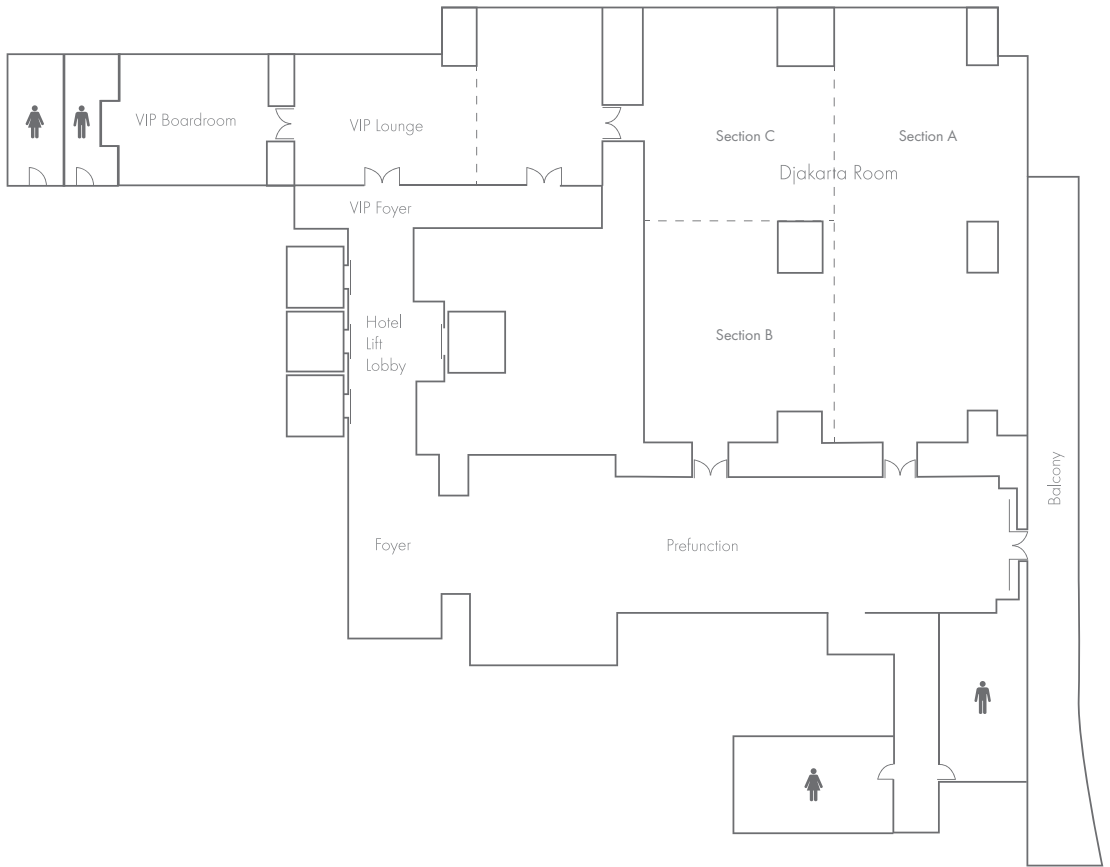

EVENTS ON TWO (480 M2)	SPACE		CAPACITY			
	SIZE IN M2	DIMENSIONS	CLASSROOM	BANQUET	RECEPTION	THEATRE
Djakarta Room	288	16 x 18	150	150	400	300
<i>Djakarta A</i>	144	8 x 18	70	70	200	150
<i>Djakarta B</i>	72	8 x 9	30	30	60	40
<i>Djakarta C</i>	72	8 x 9	30	30	60	40
Prefunction	192	24 x 8	-	70	200	150
VIP Lounge	80	16 x 5	-	30	60	40
VIP Boardroom	40	8 x 5	20	20	50	30